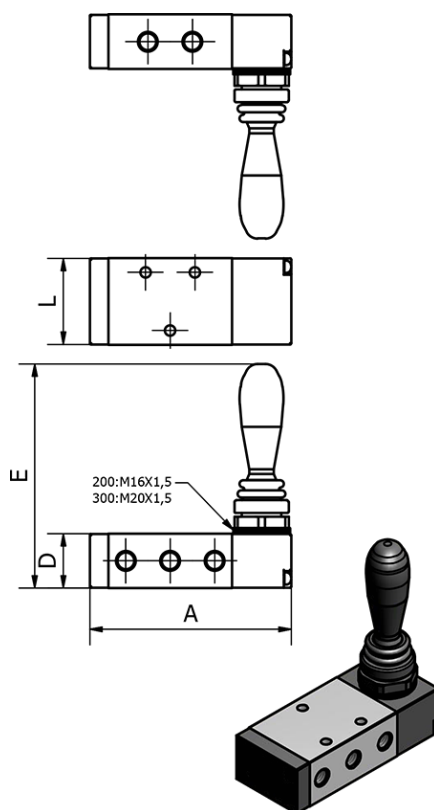

Data Sheet

Article number: 584H330C10G

Description: Hand lever valve, type 4H330C-10-G
port 30C - 5/3, closed center

Measures

A	= 101
D	= 27
E	= 93.5
L	= 40
Port	= G3/8"
Port exit	= G1/4"
Port supply and blowdown	= G3/8"